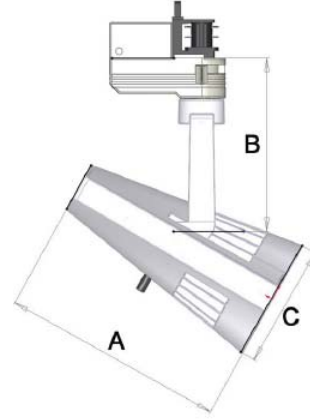

TRACK SPOT

NNT8111-1.5

IMAGE

DETAIL

A 149,3 B 115 C 81,7 (mm)

LAMP & DRIVER

LED HOUSING	AL-Die casting
MOUNTING RING	Aluminum
REFLECTOR	Lens / Beam Angle $\angle 15^\circ$
LED TYPE	LED COB (PHILIPS社)
POWER	15W
LUMINOUS FLUX	1,000lm
COLOR RENDERRING INDEX	CRI 90
COLOR TEMPERATURE	3,000K
DRIVER	전용 LED 드라이버 사용
COLOR	White