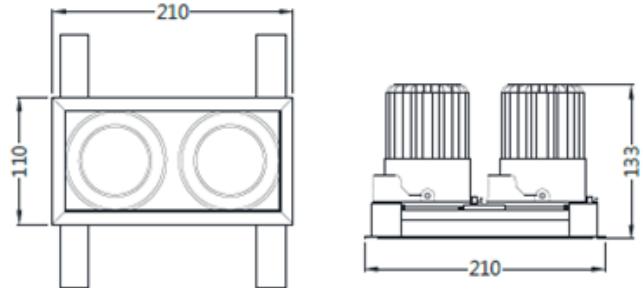

DOWN LIGHT

NS2D1121-2.8

IMAGE

DETAIL

LAMP & DRIVER

LED HOUSING	AL-Die casting
MOUNTING RING	Aluminum
REFLECTOR	PMMA Lens / Beam Angle $\angle 24^\circ$
LED TYPE	LED COB (CITIZEN社)
POWER	28W*2
LUMINOUS FLUX	2,800lm*2
COLOR RENDERRING INDEX	CRI 90
COLOR TEMPERATURE	4,000K
DRIVER	전용 LED 드라이버 사용 (OSRAM社)
COLOR	White / Black