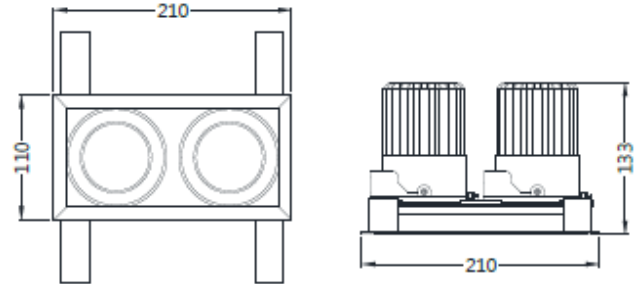

## LAMP & DRIVER

LED HOUSING	AL-Die casting
MOUNTING RING	Aluminum
REFLECTOR	PMMA Lens / Beam Angle $\angle 25^\circ \angle 36^\circ$
LED TYPE	LED COB (CITIZEN社)
POWER	28W*2
LUMINOUS FLUX	3,000lm*2
COLOR RENDERRING INDEX	CRI 90
COLOR TEMPERATURE	3,000K
DRIVER	전용 LED 드라이버 사용 (OSRAM社)
COLOR	White