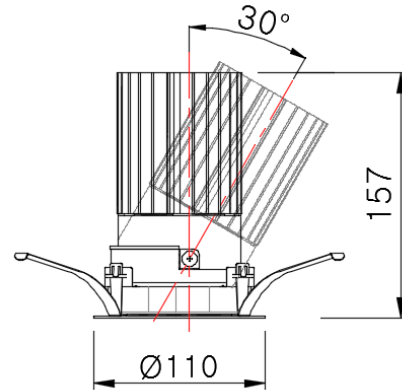

DOWN LIGHT

NSD1015-2.8

IMAGE

DETAIL

LAMP & DRIVER

LED HOUSING	AL-Die casting
MOUNTING RING	Aluminum
REFLECTOR	PMMA Lens / Beam Angle $\angle 15^\circ$
LED TYPE	LED COB (CITIZEN社)
POWER	30W
LUMINOUS FLUX	2,800lm
COLOR RENDERRING INDEX	CRI 90
COLOR TEMPERATURE	3,000K
DRIVER	전용 LED 드라이버 사용 (OSRAM社)
COLOR	White