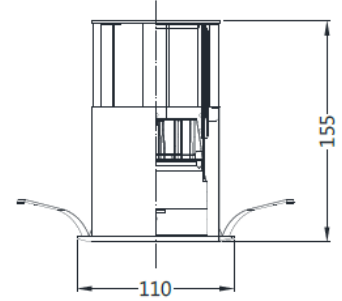

# DOWN LIGHT

NSD1015-2.8S

IMAGE

DETAIL

LAMP & DRIVER

LED HOUSING

AL-Die casting

MOUNTING RING

Aluminum

REFLECTOR

PMMA Lens / Beam Angle  $\angle 25^\circ$

LED TYPE

LED COB (CITIZEN社)

POWER

28W

LUMINOUS FLUX