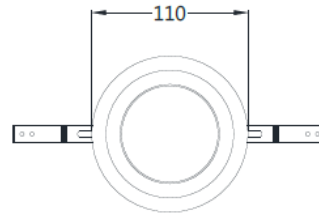

# DOWN LIGHT

NSD1015-2.8S

IMAGE

DETAIL

LAMP & DRIVER

LED HOUSING

AL-Die casting

MOUNTING RING

Aluminum

REFLECTOR

PMMA Lens / Beam Angle  $\angle 25^\circ$

LED TYPE

LED COB (CITIZEN社)

POWER

28W

LUMINOUS FLUX