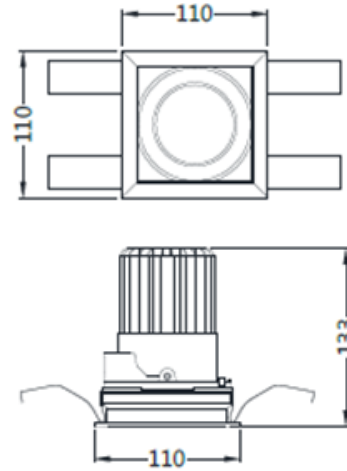

DOWN LIGHT

NSD1113-2.8

IMAGE

DETAIL

LAMP & DRIVER

LED HOUSING	AL-Die casting
MOUNTING RING	Aluminum
REFLECTOR	PMMA Lens / Beam Angle $\angle 24^\circ$
LED TYPE	LED COB (CITIZEN社)
POWER	28W
LUMINOUS FLUX	2,800lm
COLOR RENDERRING INDEX	CRI 90
COLOR TEMPERATURE	4,000K
DRIVER	전용 LED 드라이버 사용 (OSRAM社)
COLOR	White / Black