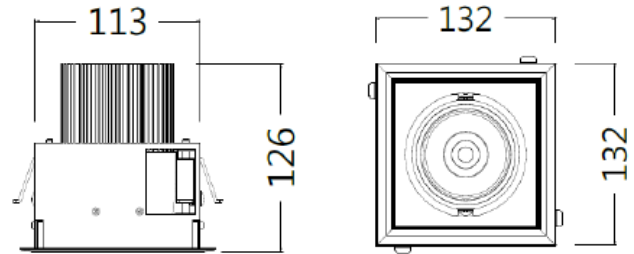

DOWN LIGHT

NSD1312-3.0

IMAGE

DETAIL

LAMP & DRIVER

LED HOUSING	AL-Die casting
MOUNTING RING	Aluminum
REFLECTOR	Aluminum / Beam Angle $\angle 36^\circ$
LED TYPE	LED COB (CITIZEN社)
POWER	30W
LUMINOUS FLUX	2,430lm
COLOR RENDERRING INDEX	CRI 90
COLOR TEMPERATURE	3,000K
DRIVER	전용 LED 드라이버 사용 (OSRAM社)
COLOR	-