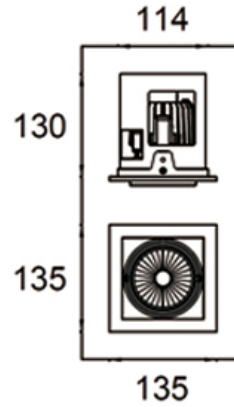

# DOWN LIGHT

NSD1313-3.0

IMAGE

DETAIL

LAMP & DRIVER

LED HOUSING	AL-Die casting
MOUNTING RING	Aluminum
REFLECTOR	Aluminum / Beam Angle $\angle 30^\circ$
LED TYPE	LED COB (CITIZEN社)
POWER	30W
LUMINOUS FLUX	3,000lm
COLOR RENDERRING INDEX	CRI 90
COLOR TEMPERATURE	4,000K
DRIVER	전용 LED 드라이버 사용 (OSRAM社)
COLOR	White