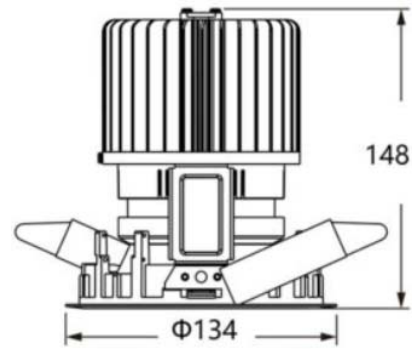

DOWN LIGHT

NSD1314-3.0

IMAGE

DETAIL

LAMP & DRIVER

LED HOUSING	AL-Die casting
MOUNTING RING	Aluminum
REFLECTOR	PMMA Lens / Beam Angle $\angle 40^\circ$
LED TYPE	LED COB (CITIZEN社)
POWER	30W
LUMINOUS FLUX	2,300lm
COLOR RENDERRING INDEX	CRI 90
COLOR TEMPERATURE	3,000K
DRIVER	전용 LED 드라이버 사용 (OSRAM社)
COLOR	White