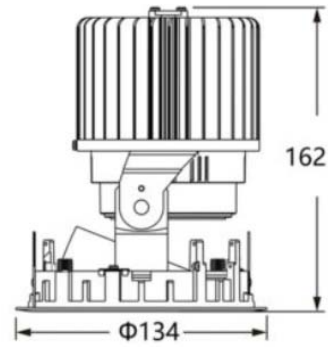

DOWN LIGHT

NSD1316-3.0

IMAGE

DETAIL

LAMP & DRIVER

LED HOUSING	AL-Die casting
MOUNTING RING	Aluminum
REFLECTOR	PMMA Lens / Beam Angle $\leq 40^\circ$
LED TYPE	LED COB (CITIZEN社)
POWER	30W
LUMINOUS FLUX	2,025lm
COLOR RENDERRING INDEX	CRI 90
COLOR TEMPERATURE	3,000K
DRIVER	전용 LED 드라이버 사용 (OSRAM社)
COLOR	White