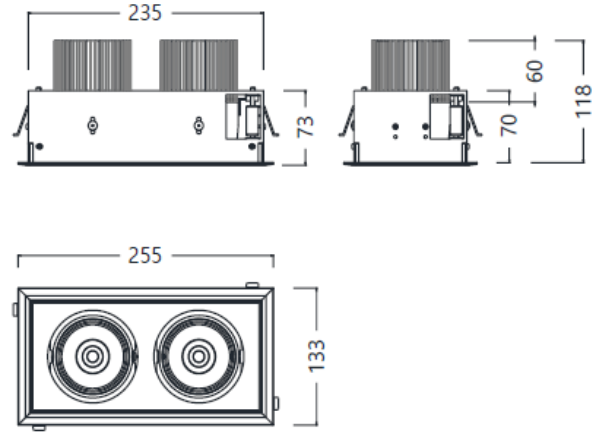

DOWN LIGHT

NSD1325-3.0

IMAGE

DETAIL

LAMP & DRIVER

LED HOUSING	AL-Die casting
MOUNTING RING	Aluminum
REFLECTOR	Aluminum / Beam Angle $\angle 36^\circ$
LED TYPE	LED COB (CITIZEN社)
POWER	30W*2
LUMINOUS FLUX	2,430lm*2
COLOR RENDERRING INDEX	CRI 90
COLOR TEMPERATURE	3,000K
DRIVER	전용 LED 드라이버 사용 (OSRAM社)
COLOR	-