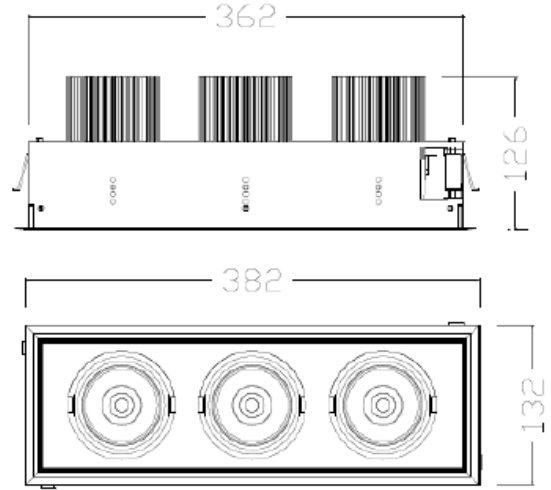

# DOWN LIGHT

NSD1338-3.0

## LAMP & DRIVER

LED HOUSING	AL-Die casting
MOUNTING RING	Aluminum
REFLECTOR	Aluminum / Beam Angle $\angle 36^\circ$
LED TYPE	LED COB (CITIZEN社)
POWER	30W*3
LUMINOUS FLUX	2,430lm*3
COLOR RENDERRING INDEX	CRI 90
COLOR TEMPERATURE	3,000K
DRIVER	전용 LED 드라이버 사용 (OSRAM社)
COLOR	-