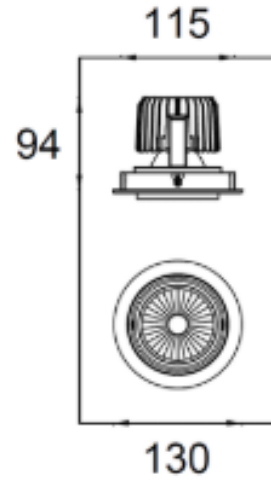

DOWN LIGHT

NSD1394-3.0

IMAGE

DETAIL

LAMP & DRIVER

LED HOUSING	AL-Die casting
MOUNTING RING	Aluminum
REFLECTOR	Aluminum / Beam Angle $\angle 30^\circ$
LED TYPE	LED COB (CITIZEN社)
POWER	30W
LUMINOUS FLUX	2,800lm
COLOR RENDERRING INDEX	CRI 90
COLOR TEMPERATURE	3,000K / 3,500K
DRIVER	전용 LED 드라이버 사용 (OSRAM社)
COLOR	White