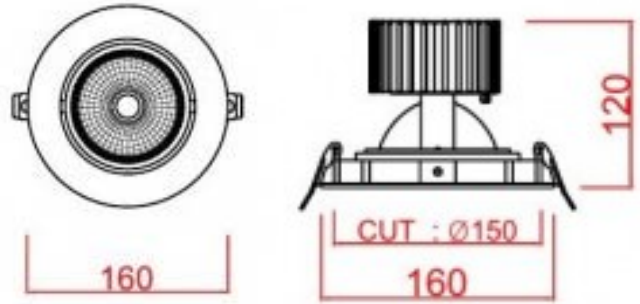

DOWN LIGHT

NSD1612-3.0

IMAGE

DETAIL

LAMP & DRIVER

LED HOUSING	AL-Die casting
MOUNTING RING	Aluminum
REFLECTOR	Aluminum / Beam Angle $\angle 30^\circ$
LED TYPE	LED COB (CITIZEN社)
POWER	30W
LUMINOUS FLUX	2,800lm
COLOR RENDERRING INDEX	CRI 90
COLOR TEMPERATURE	5,700K
DRIVER	전용 LED 드라이버 사용 (OSRAM社)
COLOR	White / Black