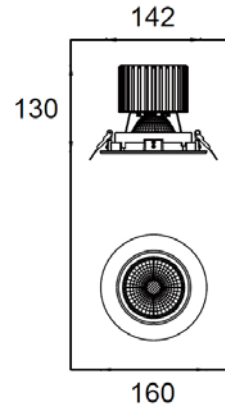

DOWN LIGHT

NSD1613-3.0

IMAGE

DETAIL

LAMP & DRIVER

LED HOUSING	AL-Die casting
MOUNTING RING	Aluminum
REFLECTOR	Aluminum / Beam Angle $\angle 30^\circ$
LED TYPE	LED COB (CITIZEN社)
POWER	30W
LUMINOUS FLUX	3,000lm
COLOR RENDERRING INDEX	CRI 90
COLOR TEMPERATURE	4,000K
DRIVER	전용 LED 드라이버 사용 (OSRAM社)
COLOR	White