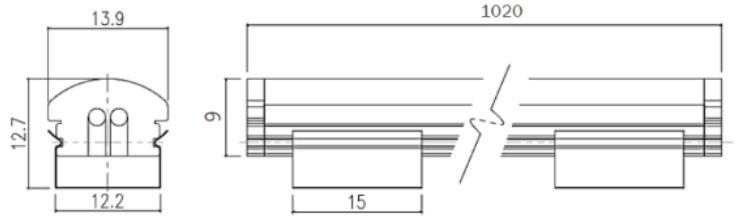

INDIRECT LIGHT

NSI1209-1.4

IMAGE

DETAIL

LAMP & DRIVER

LED HOUSING	Aluminum
MOUNTING RING	-
REFLECTOR	PC / Beam Angle ∠확산형°
LED TYPE	LED PCB (LG INNOTEK社)
POWER	14.4W/M
LUMINOUS FLUX	882lm
COLOR RENDERRING INDEX	CRI 80
COLOR TEMPERATURE	4,000K
DRIVER	전용 LED 드라이버 사용 (UNION社)
COLOR	-