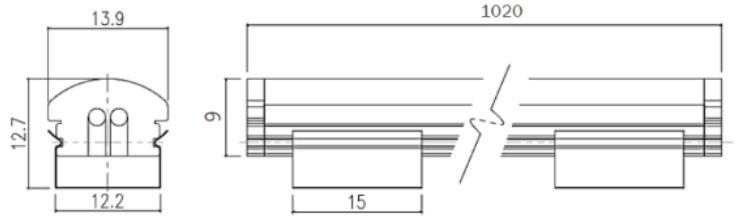

# INDIRECT LIGHT

NSI1209-1.8

IMAGE

DETAIL

LAMP & DRIVER

LED HOUSING	Aluminum
MOUNTING RING	-
REFLECTOR	PC / Beam Angle ∠확산형°
LED TYPE	LED PCB (LG INNOTEK社)
POWER	18W/M
LUMINOUS FLUX	1,182lm
COLOR RENDERRING INDEX	CRI 80
COLOR TEMPERATURE	4,000K
DRIVER	전용 LED SMPS 사용 (UNION社)
COLOR	-