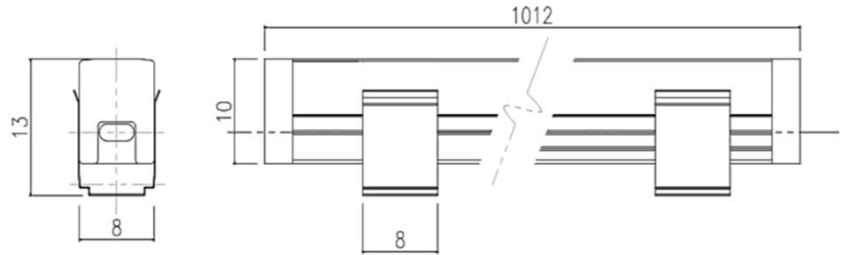

# INDIRECT LIGHT

NSI1308-1.3

IMAGE

DETAIL

LAMP & DRIVER

LED HOUSING	Aluminum
MOUNTING RING	-
REFLECTOR	PC / Beam Angle ∠확산형°
LED TYPE	LED PCB (LG INNOTEK社)
POWER	13W/M
LUMINOUS FLUX	1,300lm
COLOR RENDERRING INDEX	CRI 90
COLOR TEMPERATURE	4,000K
DRIVER	전용 LED SMPS 사용 (UNION社)
COLOR	-