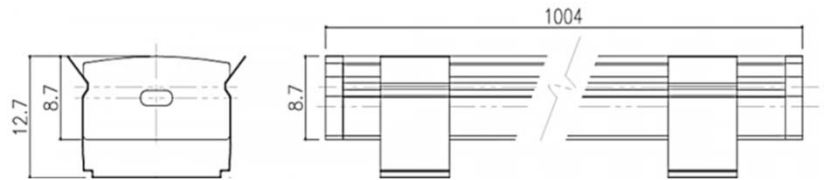

INDIRECT LIGHT

NSI1709-1.4

IMAGE

DETAIL

LAMP & DRIVER & ACC

LED HOUSING	Aluminum
MOUNTING RING	-
REFLECTOR	PC / Beam Angle ∠확산형°
LED TYPE	LED PCB (LG INNOTEK社)
POWER	14.4W/M
LUMINOUS FLUX	1,200lm
COLOR RENDERRING INDEX	CRI 80
COLOR TEMPERATURE	R.G.B
DRIVER	전용 LED SMPS 사용 (UNION社)
COLOR	-