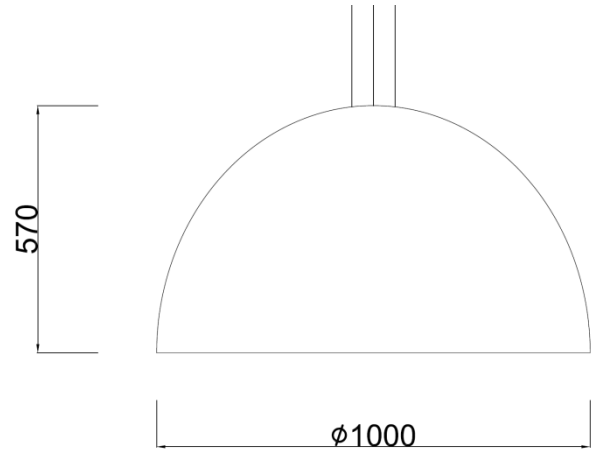

PENDANT LIGHT

NSP1057-4.8

IMAGE

DETAIL

LED HUSING Steel / Aluminum

COVER -

LED TYPE LED Bulb

POWER 8W*6