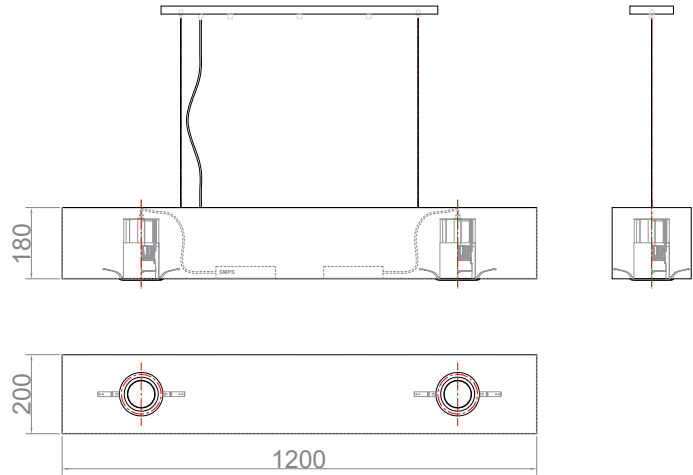

PENDANT SPOT LIGHT

NSP1218-2.8S

IMAGE

DETAIL

LAMP & DRIVER

LED HOUSING	AL-Die casting / Steel
MOUNTING RING	Aluminum
REFLECTOR	Aluminum / Beam Angle $\angle 25^\circ$
LED TYPE	LED COB (CITIZEN社)
POWER	28W*2
LUMINOUS FLUX	2,380lm*2
COLOR RENDERRING INDEX	CRI 90
COLOR TEMPERATURE	3,000K
DRIVER	전용 LED 드라이버 사용 (OSRAM社)
COLOR	Black