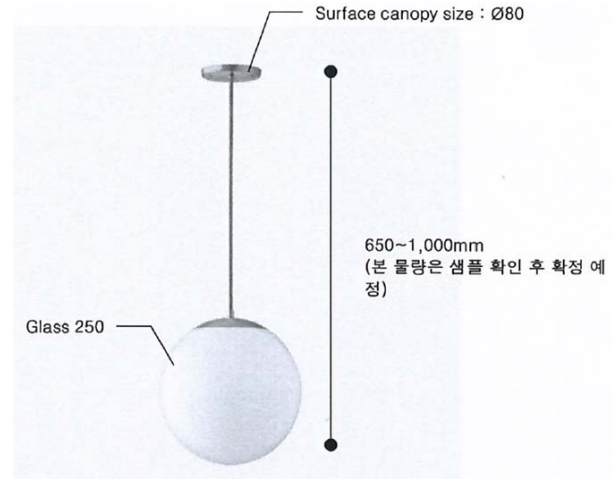

PENDANT LIGHT

NSP250-1.3

IMAGE

DETAIL

LAMP & DRIVER

LED HOUSING	AL-Die casting
MOUNTING RING	Aluminum
REFLECTOR	Glass / Beam Angle ∠확산형°
LED TYPE	LED Bulb (PHILIPS社)
POWER	13W
LUMINOUS FLUX	1,400lm
COLOR RENDERRING INDEX	CRI 80
COLOR TEMPERATURE	3,000K
DRIVER	전용 LED 드라이버 내장
COLOR	지정마감