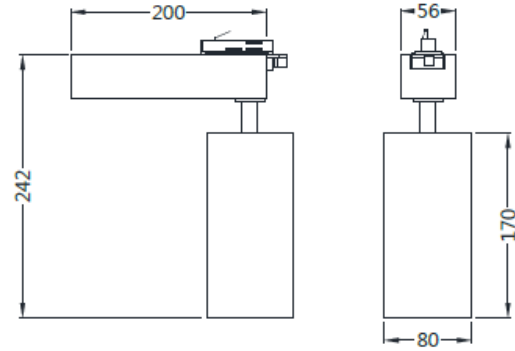

TRACK SPOT

NST8017-2.8

IMAGE

DETAIL

LAMP & DRIVER

LED HOUSING	AL-Die casting
MOUNTING RING	Aluminum
REFLECTOR	PMMA Lens / Beam Angle $\angle 24^\circ \angle 38^\circ$
LED TYPE	LED COB (CITIZEN社)
POWER	28W
LUMINOUS FLUX	3,000lm
COLOR RENDERRING INDEX	CRI 90
COLOR TEMPERATURE	3,000K
DRIVER	전용 LED 드라이버 사용 (OSRAM社)
COLOR	Black