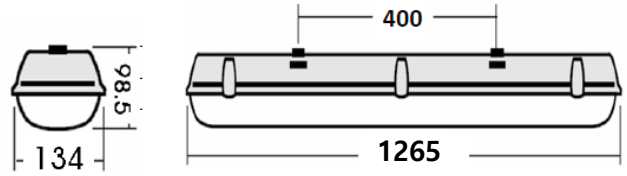

NTB1265-2.1

IMAGE

DETAIL

LAMP & DRIVER

LED HOUSING	T-0.7mm 철판
REFLECTOR	줄무늬 투명 폴리카보네이트 / Beam Angle $\angle 120^\circ$
LED TYPE	LED T8 (선일일렉콤社)
POWER	21W*2
LUMINOUS FLUX	2,300lm*2
COLOR RENDERRING INDEX	CRI 75
COLOR TEMPERATURE	4,000K
DRIVER	전용 LED 드라이버 사용 (선일일렉콤社)
COLOR	-