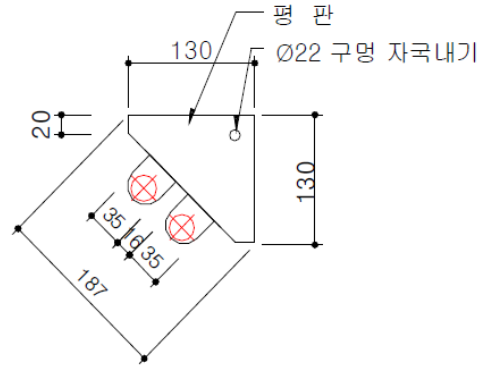

일반 코너등

NTC1200-2.1

IMAGE

DETAIL

LAMP & DRIVER

LED HOUSING	T-0.7mm 철판
REFLECTOR	유광 백색반사판 (분체도장) / Beam Angle $\angle 100^\circ$
LED TYPE	LED T8 (선일일렉콤社)
POWER	21W*2
LUMINOUS FLUX	2,300lm*2
COLOR RENDERRING INDEX	CRI 75
COLOR TEMPERATURE	4,000K
DRIVER	전용 LED 드라이버 사용 (선일일렉콤社)
COLOR	-