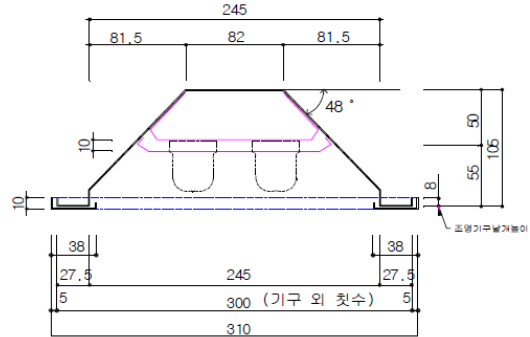

NTM1200-2.1

IMAGE

DETAIL

LAMP & DRIVER

LED HOUSING	T-0.7mm 철판
REFLECTOR	유광 백색반사판 (분체도장) / Beam Angle $\angle 120^\circ$
LED TYPE	LED T8 (선일일렉콤社)
POWER	21W*2
LUMINOUS FLUX	2,300lm*2
COLOR RENDERRING INDEX	CRI 75
COLOR TEMPERATURE	4,000K
DRIVER	전용 LED 드라이버 사용 (선일일렉콤社)
COLOR	-